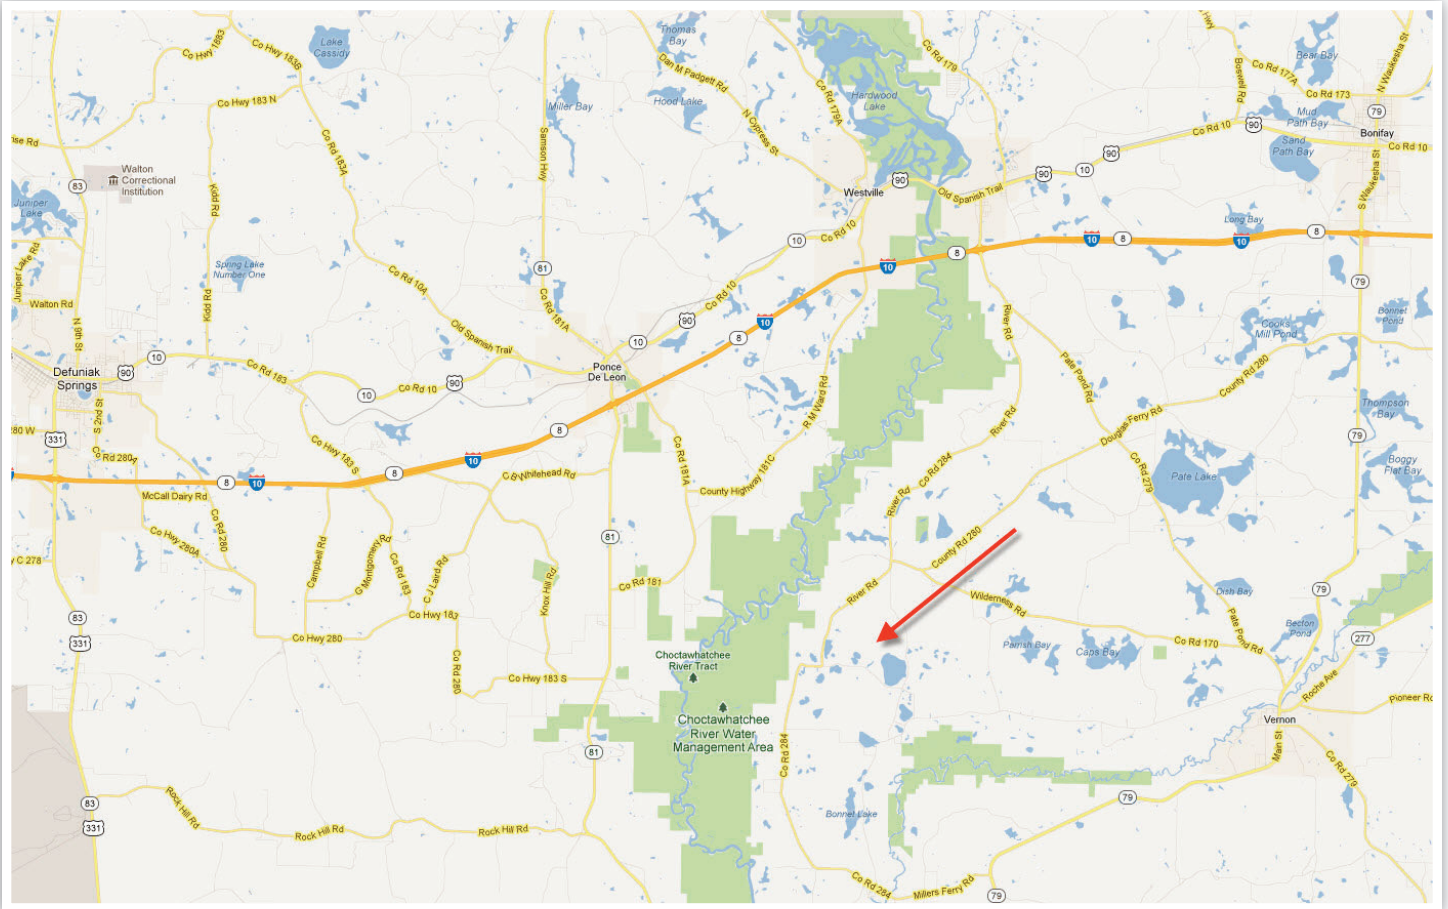

Shakey Joe Timberlands

Location Map - Local

Arnie Rogers, Licensed Real Estate Broker
Verdura Realty, LLC • 254 East 6th Avenue • Tallahassee, FL 32303
Cell: 850.491.3288 • Email: arogers@verduraproperties.com
www.VerduraProperties.com

VERDURA
PROPERTIES, LLC