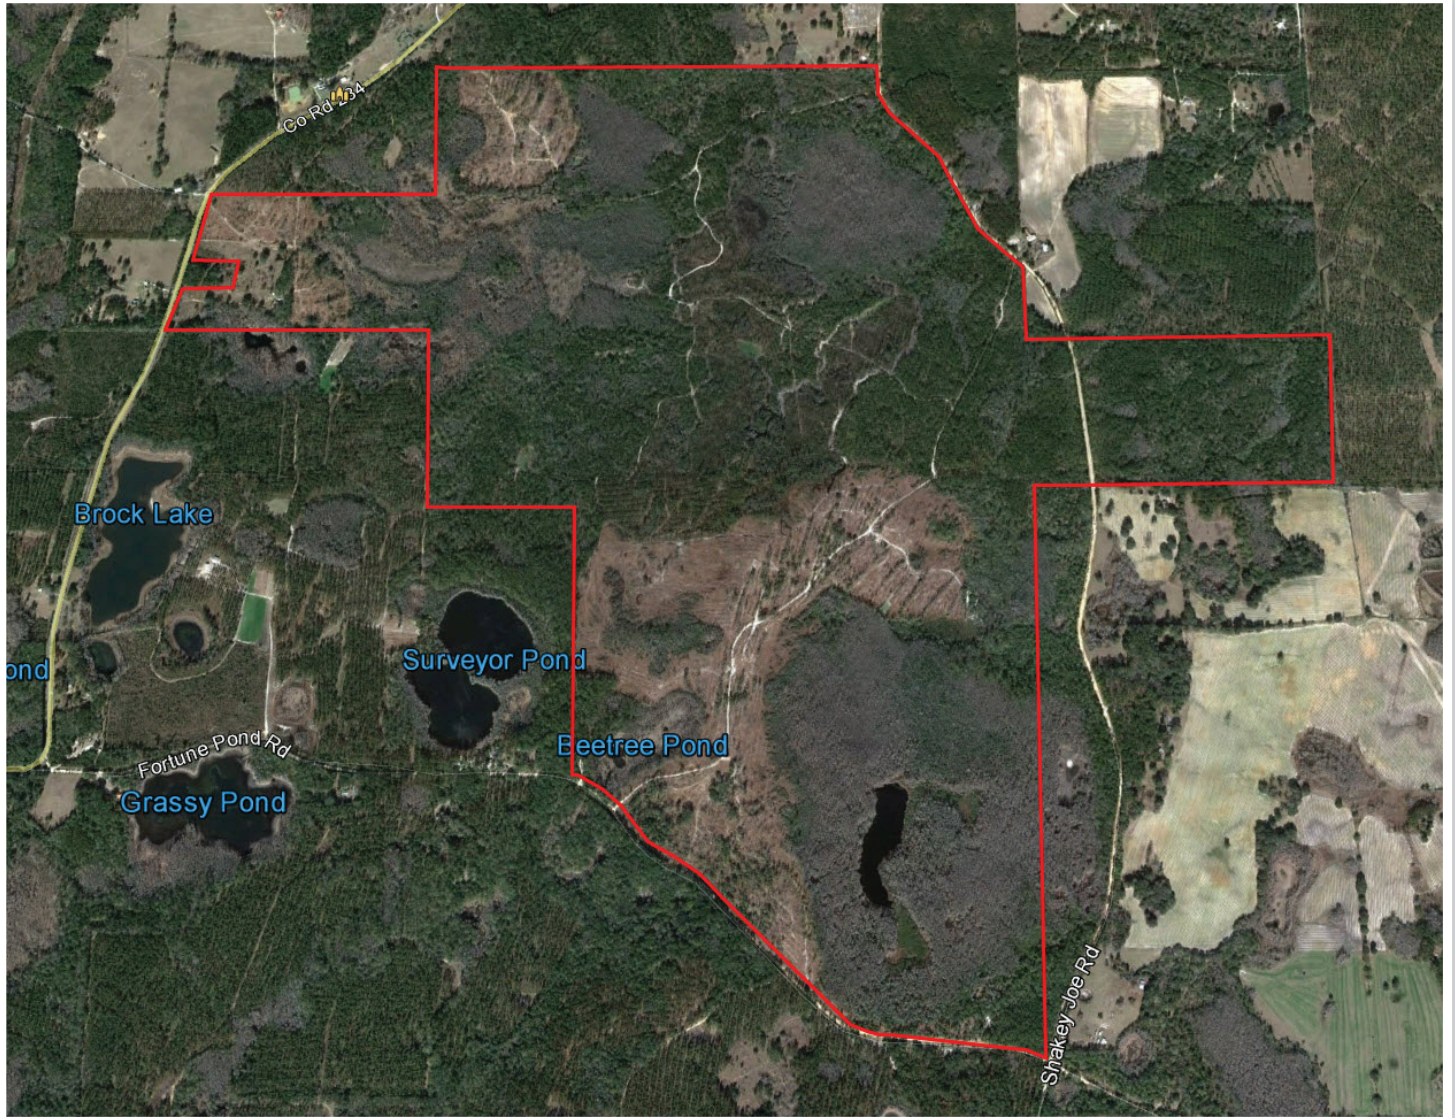

Shakey Joe Timberlands

Aerial Map