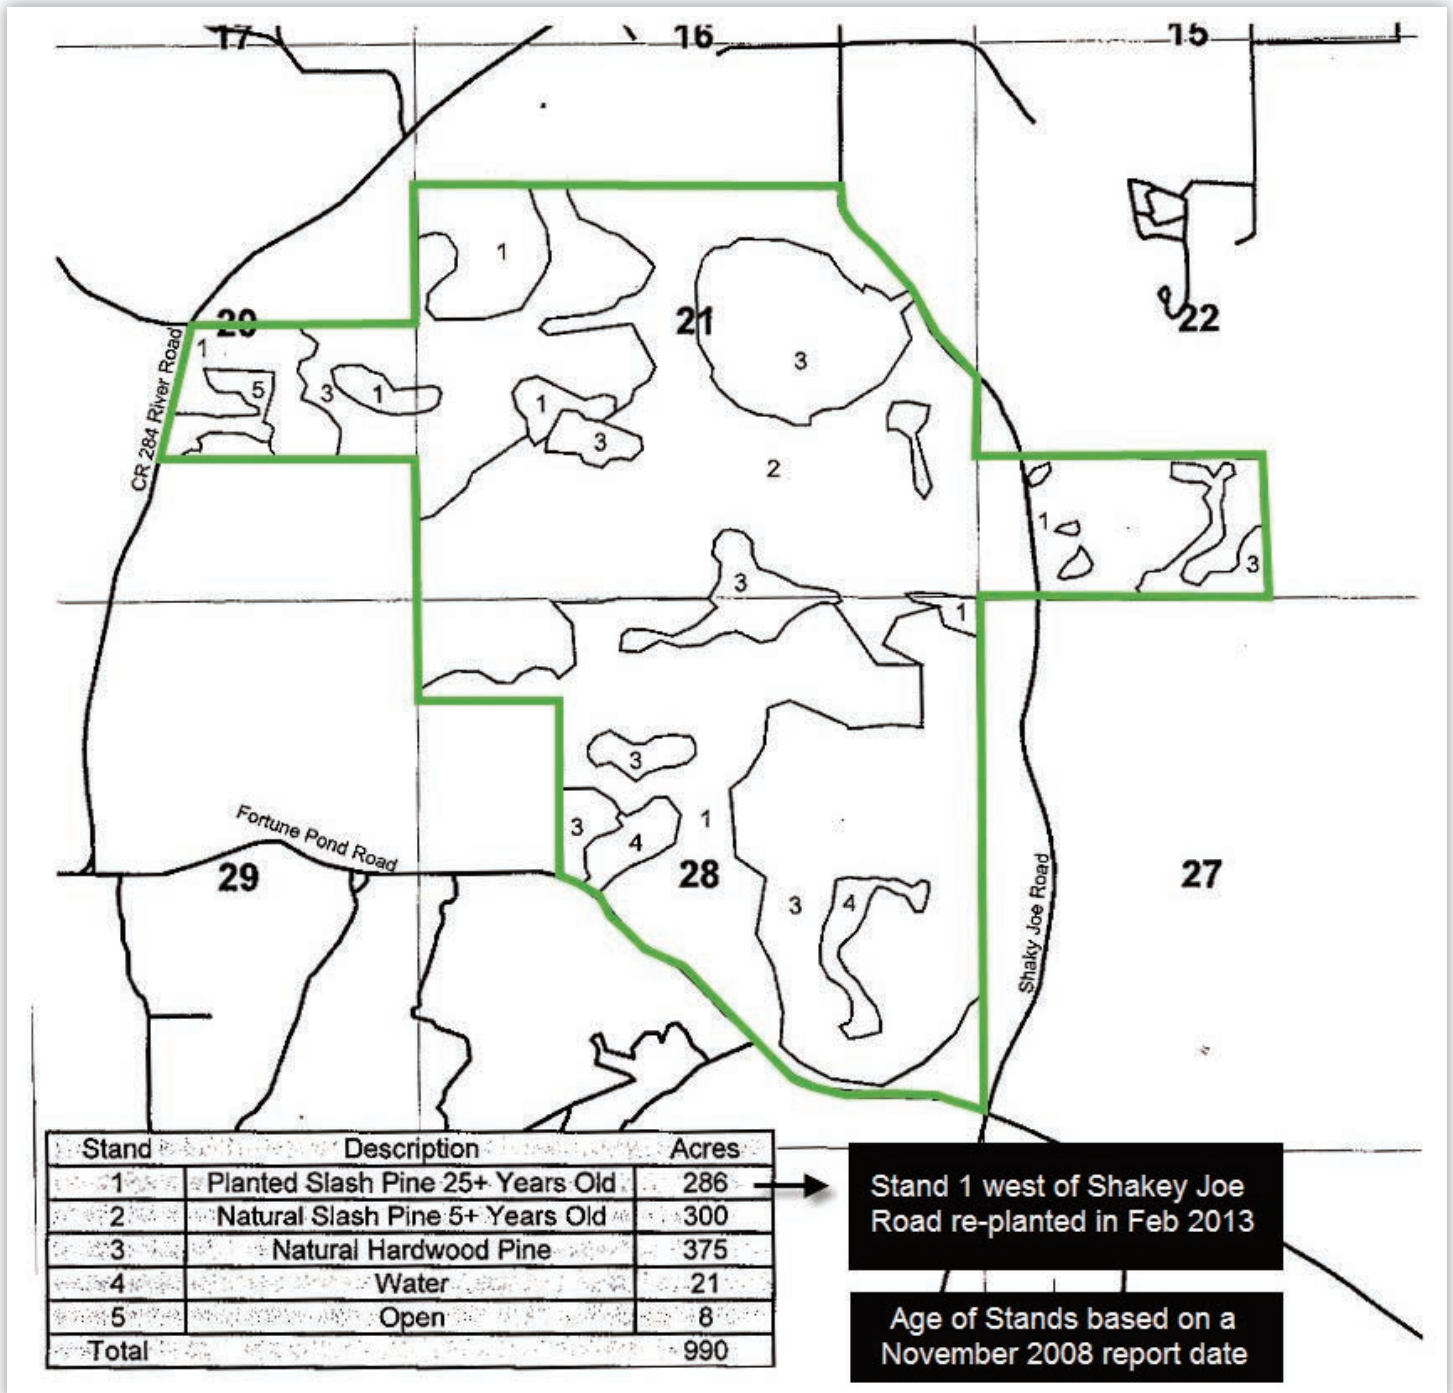

Shakey Joe Timberlands

Timber Map